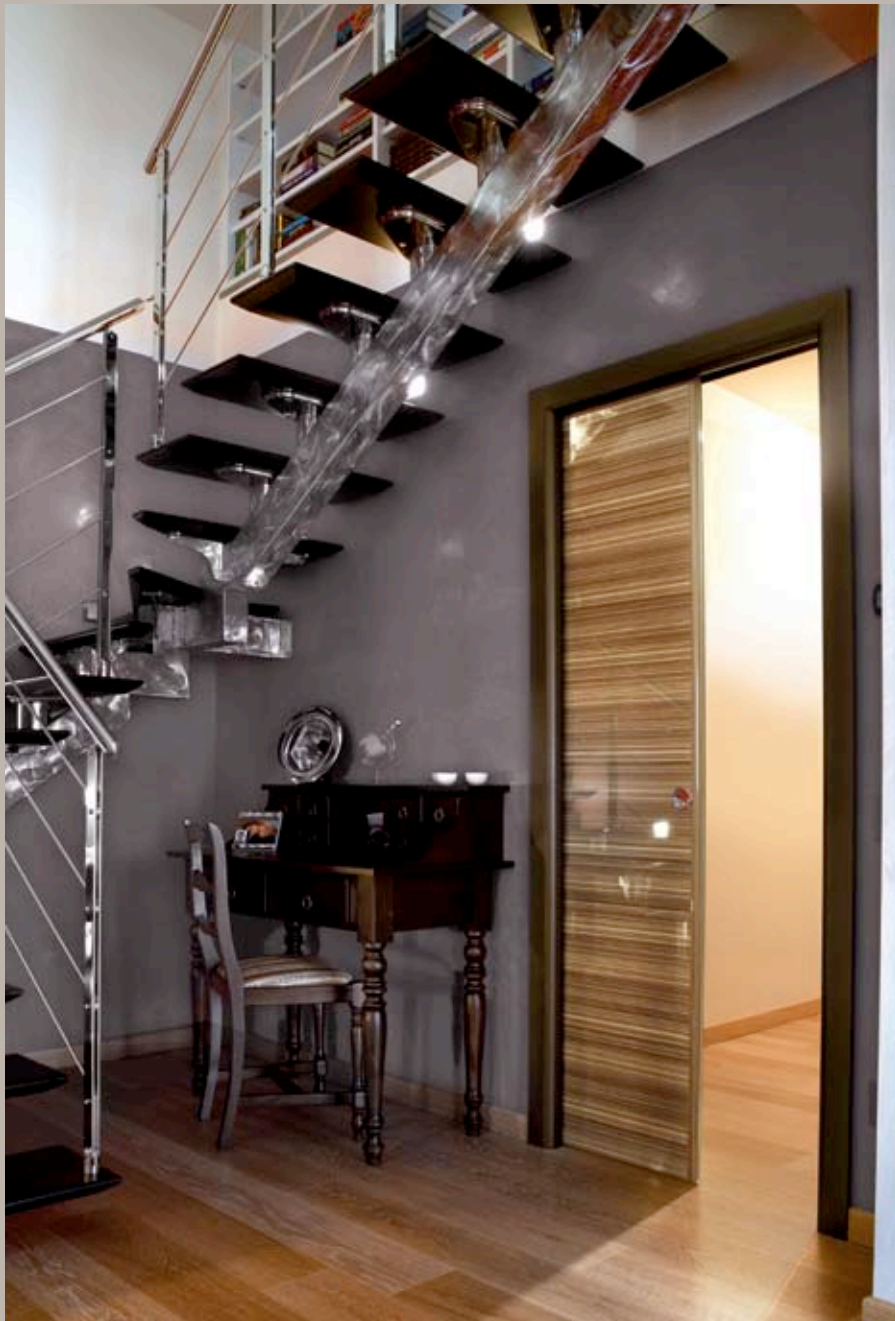

Solo le laccature poliestere brillante ep-porte fatte con la sapienza di piccoli gesti, sanno ottenere grandi risultati.

34

Only the glossy polyester lacquers made by ep-porte with the wisdom of little acts, are able to obtain significant results.